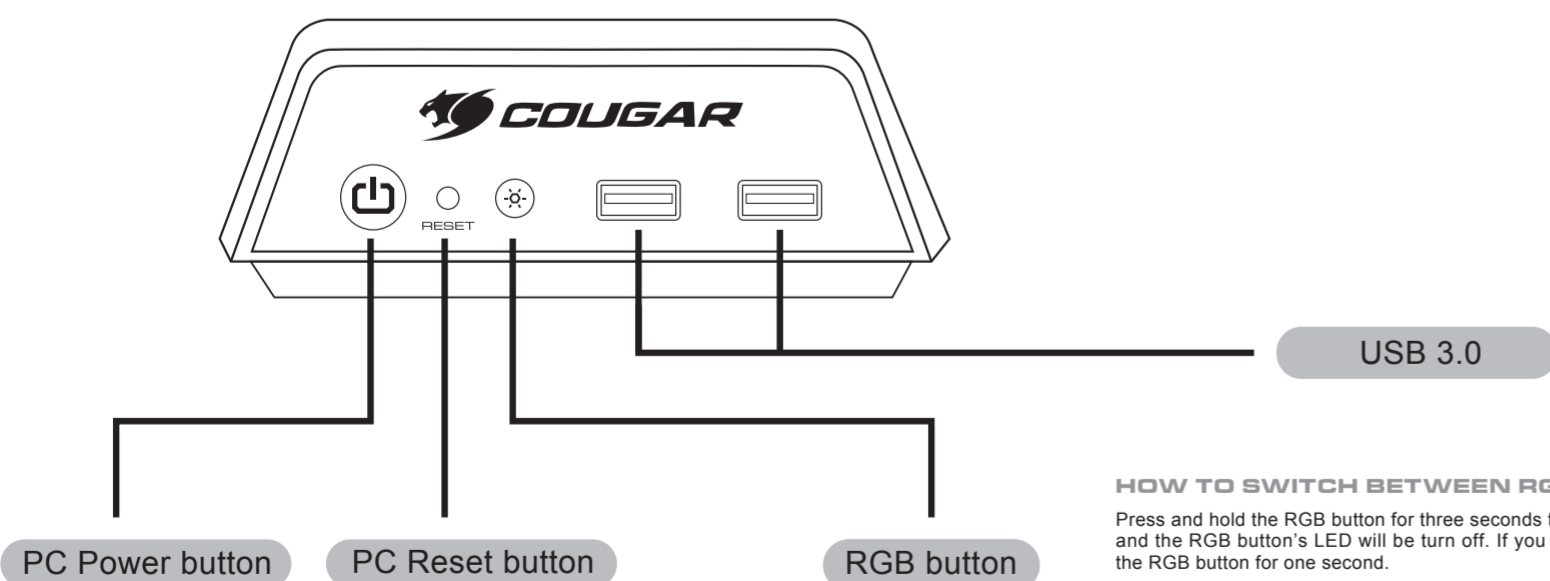

Controller Function

HOW TO SWITCH BETWEEN RGB CONTROL MODES
Press and hold the RGB button for three seconds to Motherboard Driver RGB Control mode, and the RGB button's LED will be turned off. If you need to return to default mode, just press the RGB button for one second.

Default: Control by RGB button
Press and hold the RGB button for three seconds → Motherboard Driver RGB Control ← Press the RGB button for one second

Default : RGB Button Switch Mode

- Flow > Swift > Breathing > Red > Orange >
- Yellow > Green > Yellow-green > Blue > Sky-blue >
- Purple > Fuchsia > Pink > White > Lighting Off

GLOBAL WARRANTY POLICY

LEGAL NOTICES

MANUFACTURER CONTACT

WARNING

www.cougargaming.com
facebook.com/cougargaming
youtube.com/user/COUGARGLOBAL