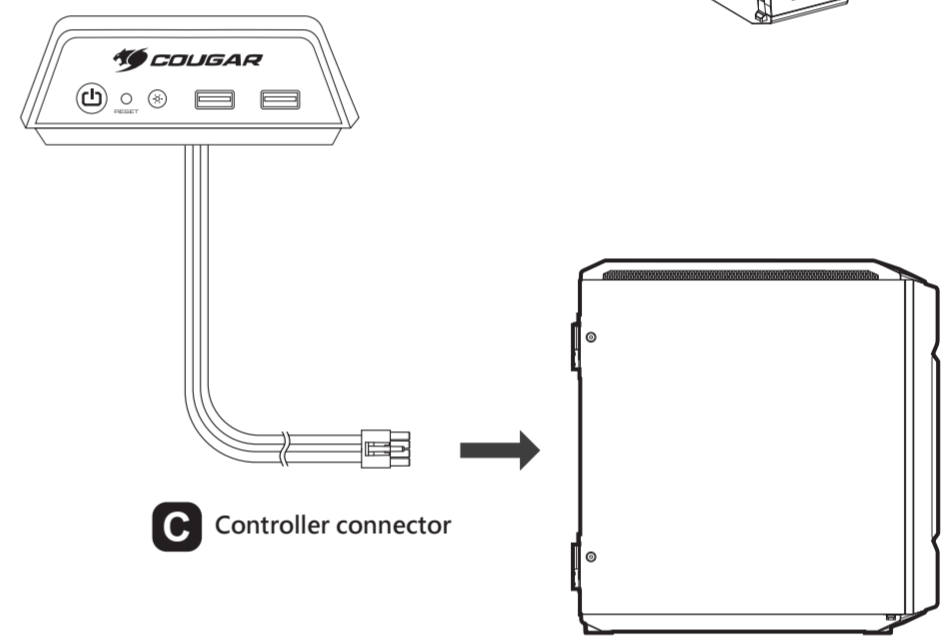

Mars Gaming Desk Connector

Connecting dual side wing to controller

Connecting Controller to PC

STEP .2

STEP .3

Connecting USB 3.0 to PC

Connecting Audio to PC

Controller Function

HOW TO SWITCH BETWEEN RGB CONTROL MODES
Press and hold the RGB button for three seconds to Motherboard Driver RGB Control mode, and the RGB button's LED will be turned off. If you need to return to default mode, just press the RGB button for one second.

Default: Control by RGB button
Press and hold the RGB button for three seconds → Motherboard Driver RGB Control ← Press the RGB button for one second

Default : RGB Button Switch Mode

- Flow > Swift > Breathing > Red > Orange >
- Yellow > Green > Yellow-green > Blue > Sky-blue >
- Purple > Fuchsia > Pink > White > Lighting Off

GLOBAL WARRANTY POLICY

LEGAL NOTICES

MANUFACTURER CONTACT

WARNING

www.cougargaming.com
facebook.com/cougargaming
youtube.com/user/COUGARGLOBAL