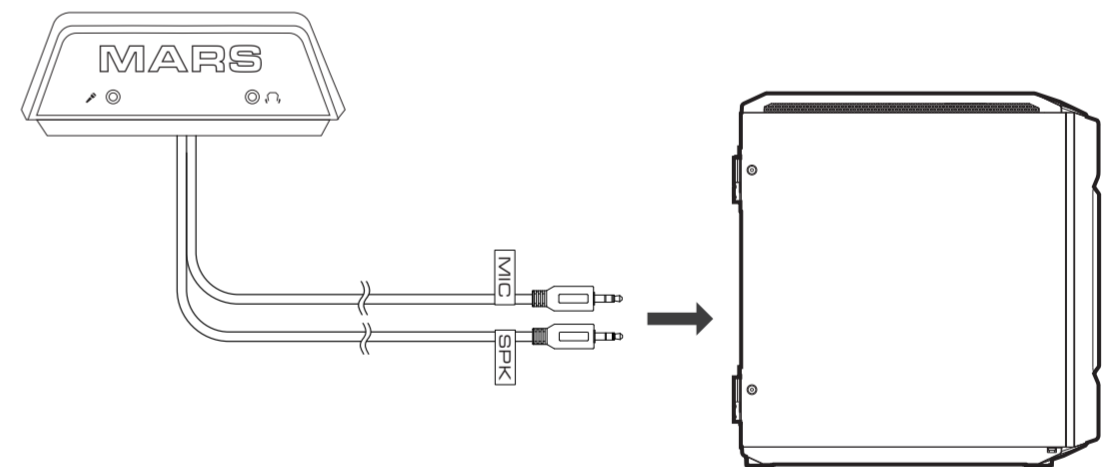

Connecting Audio to PC