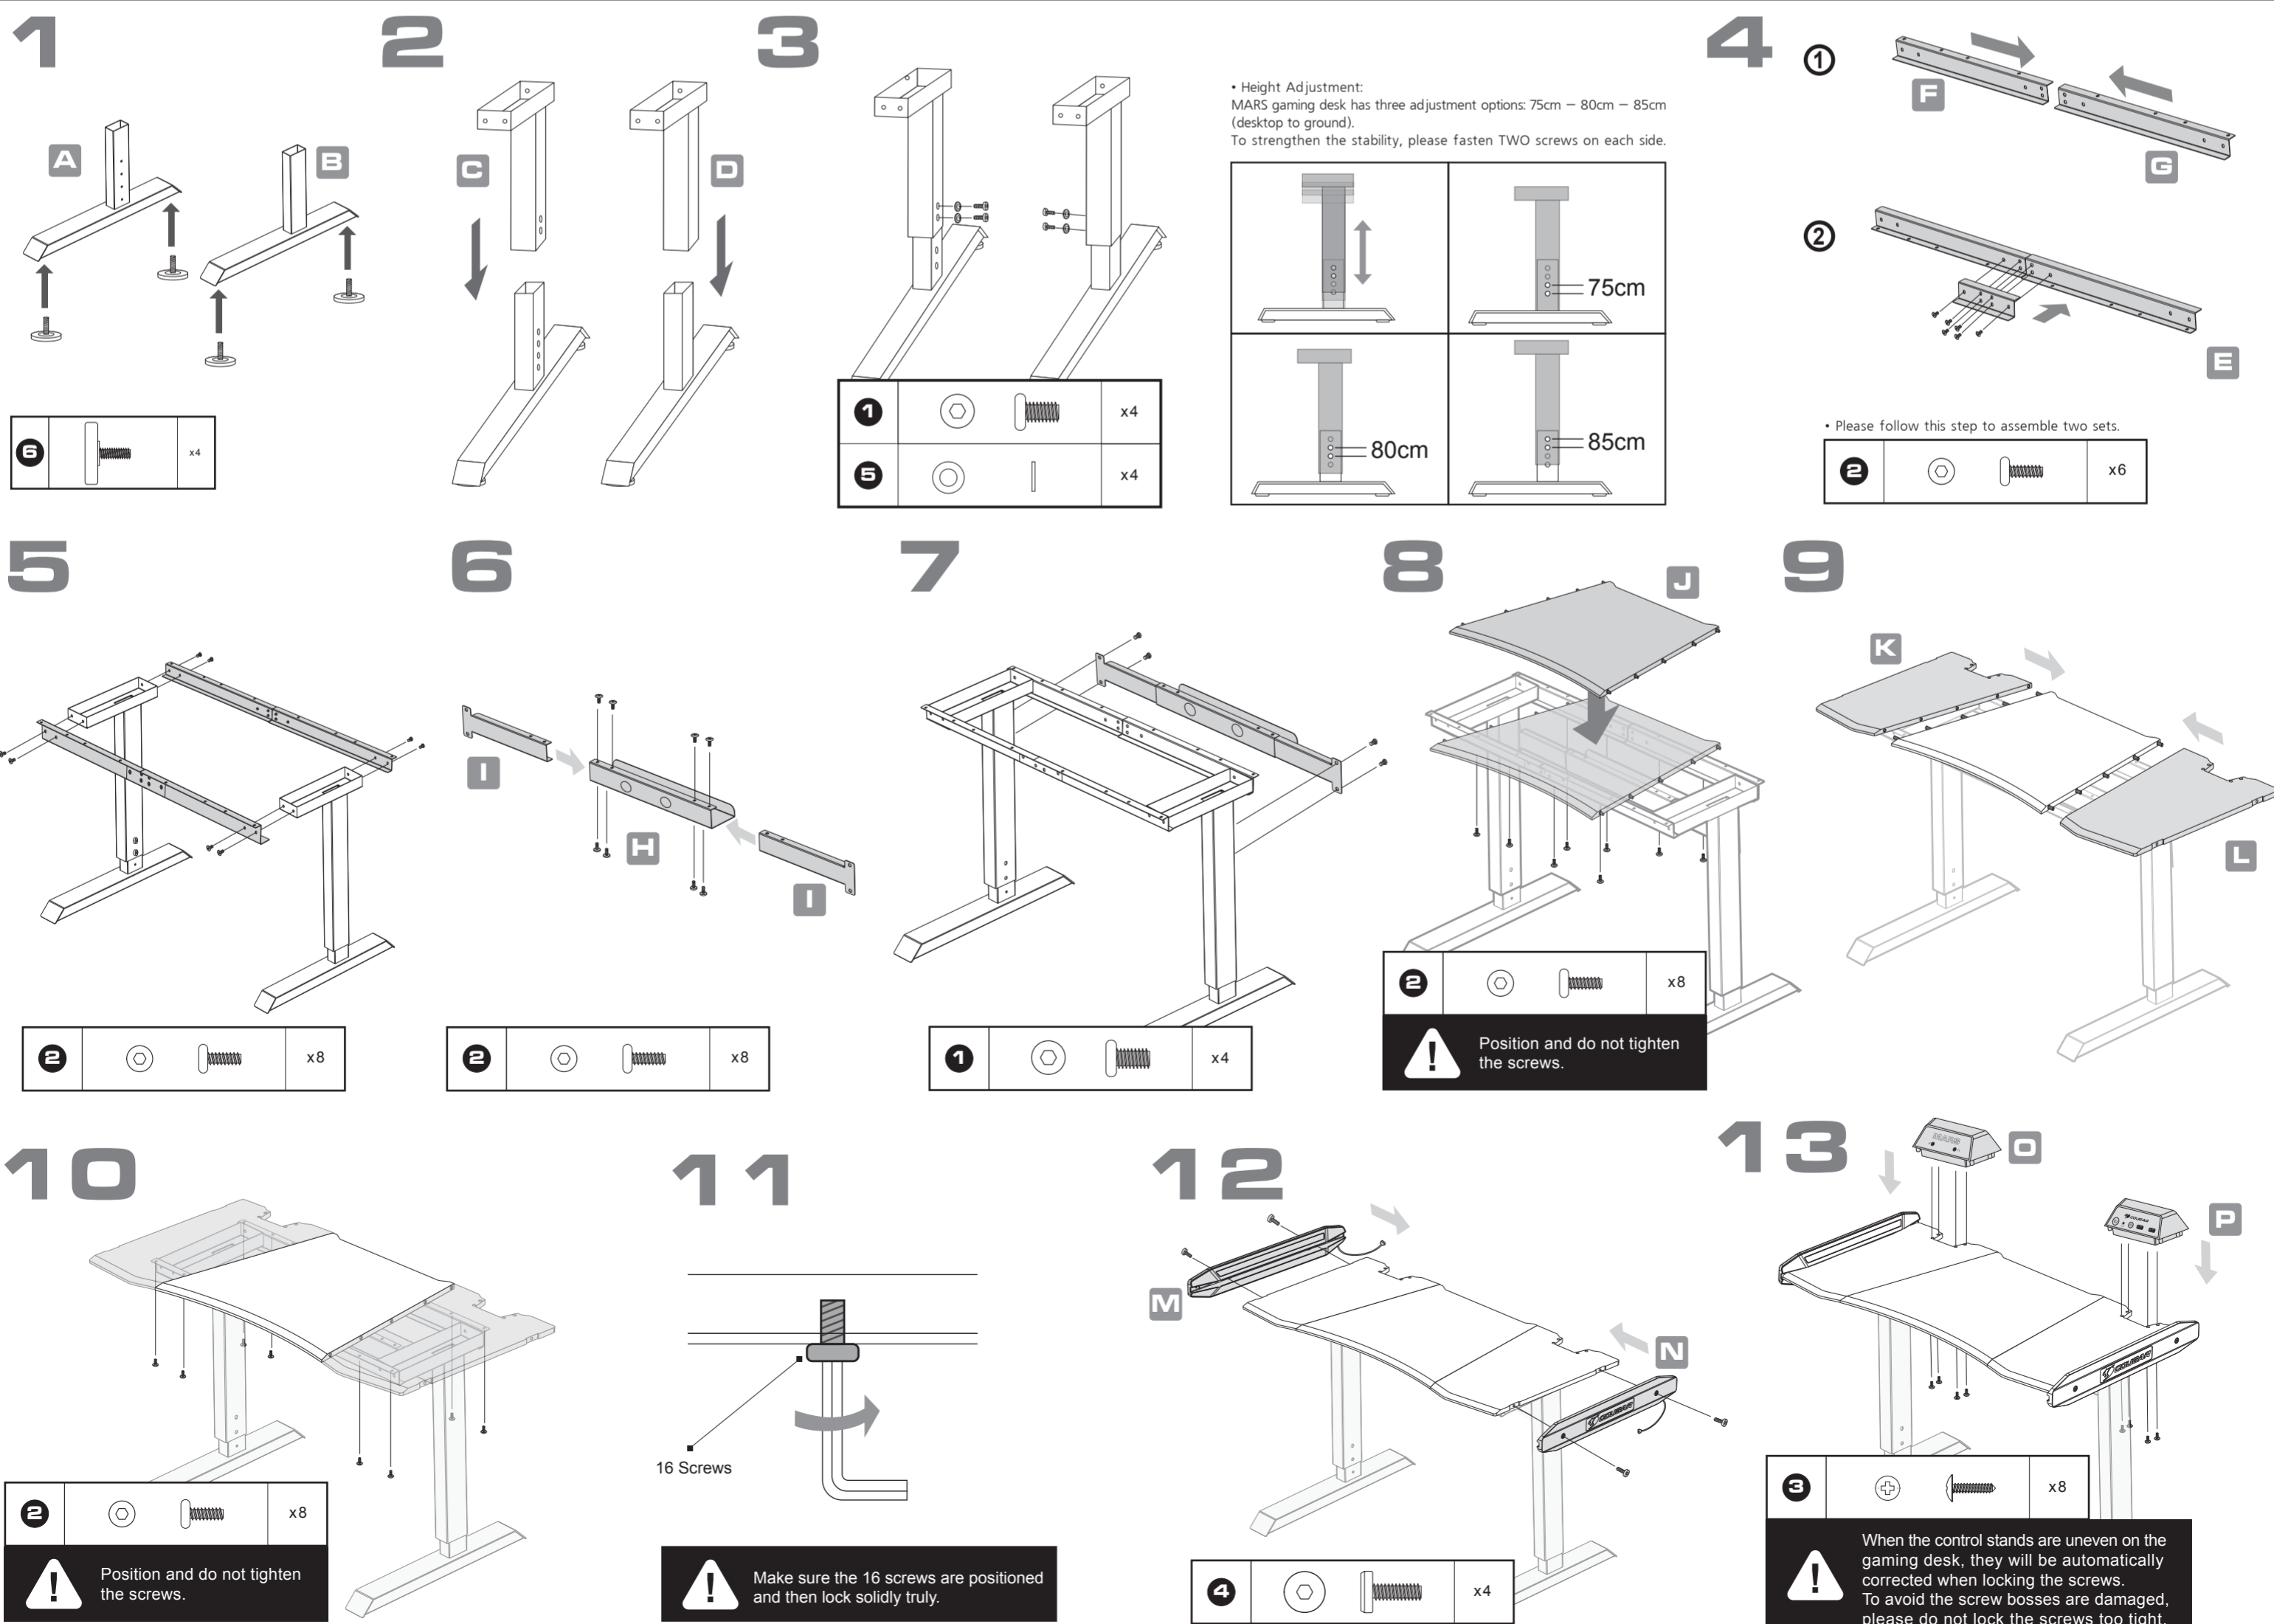

ACCESSORY KIT

1		x8	8		x1
2		x44	9		x1
3		x8	10		x1
4		x4	11		x1
5		x4			
6		x4			
7		x1			

Spare parts : 1 2 x 2