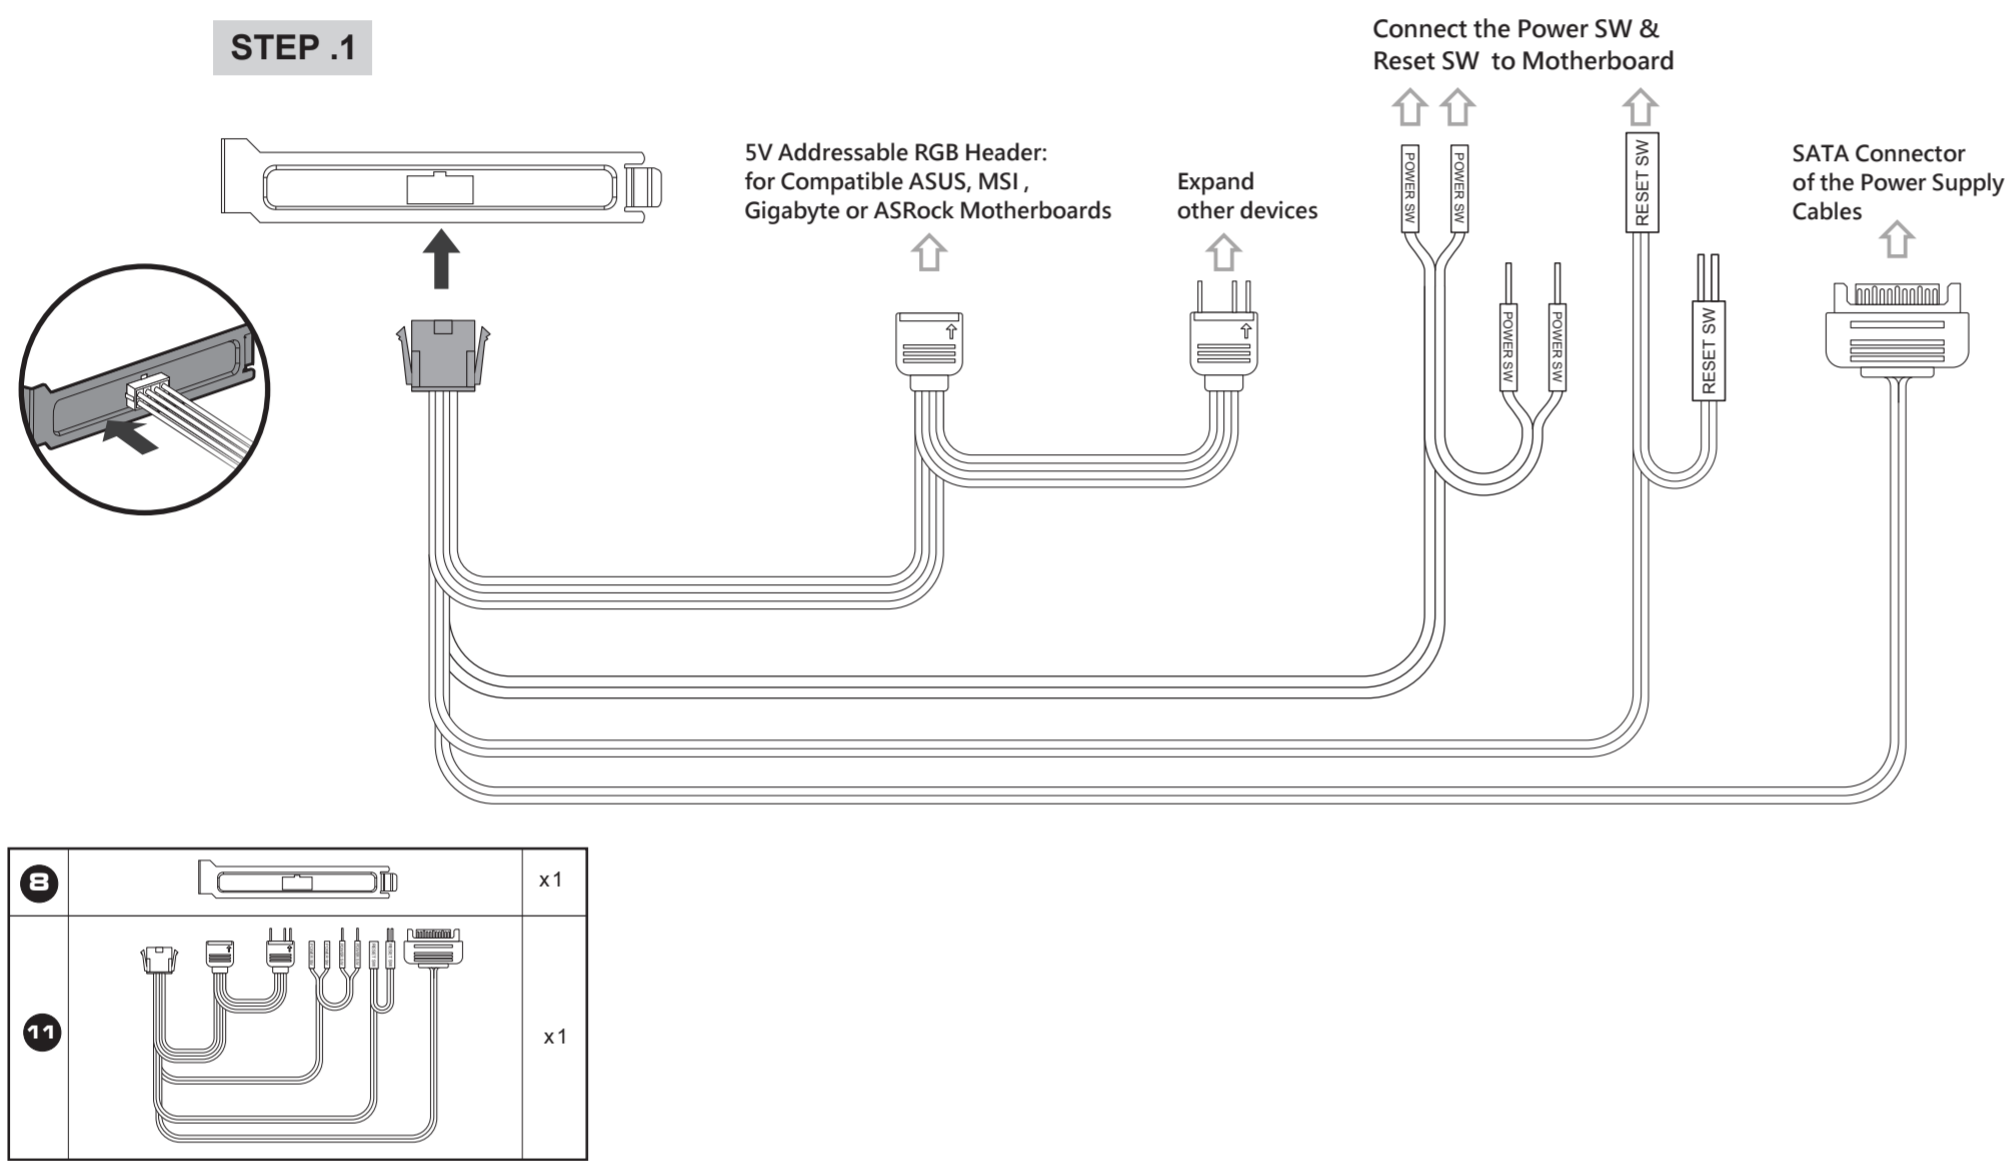

Connecting Controller to PC