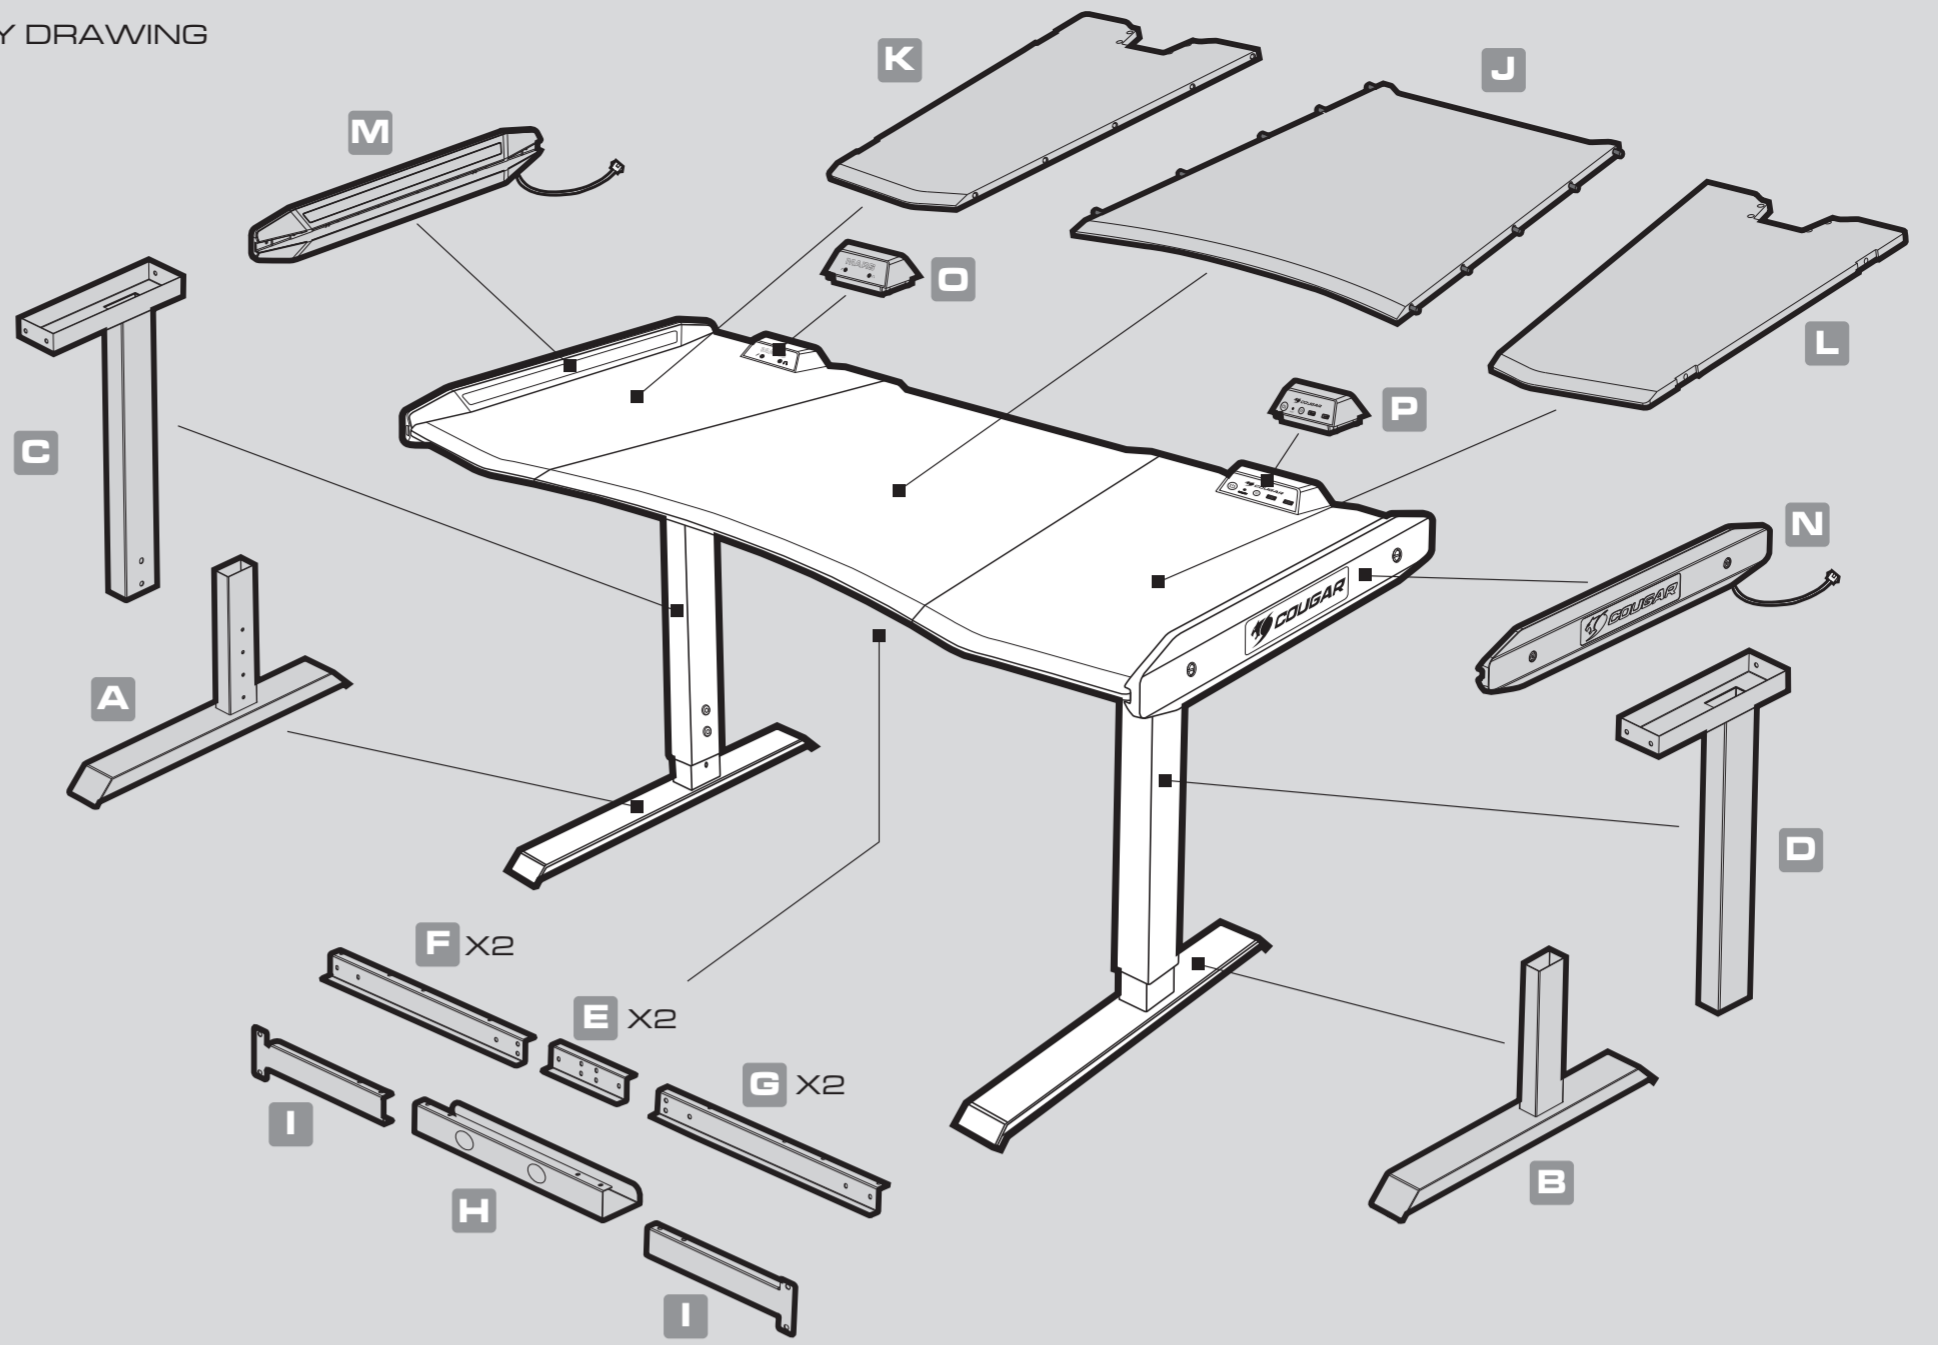

MARS

GAMING DESK